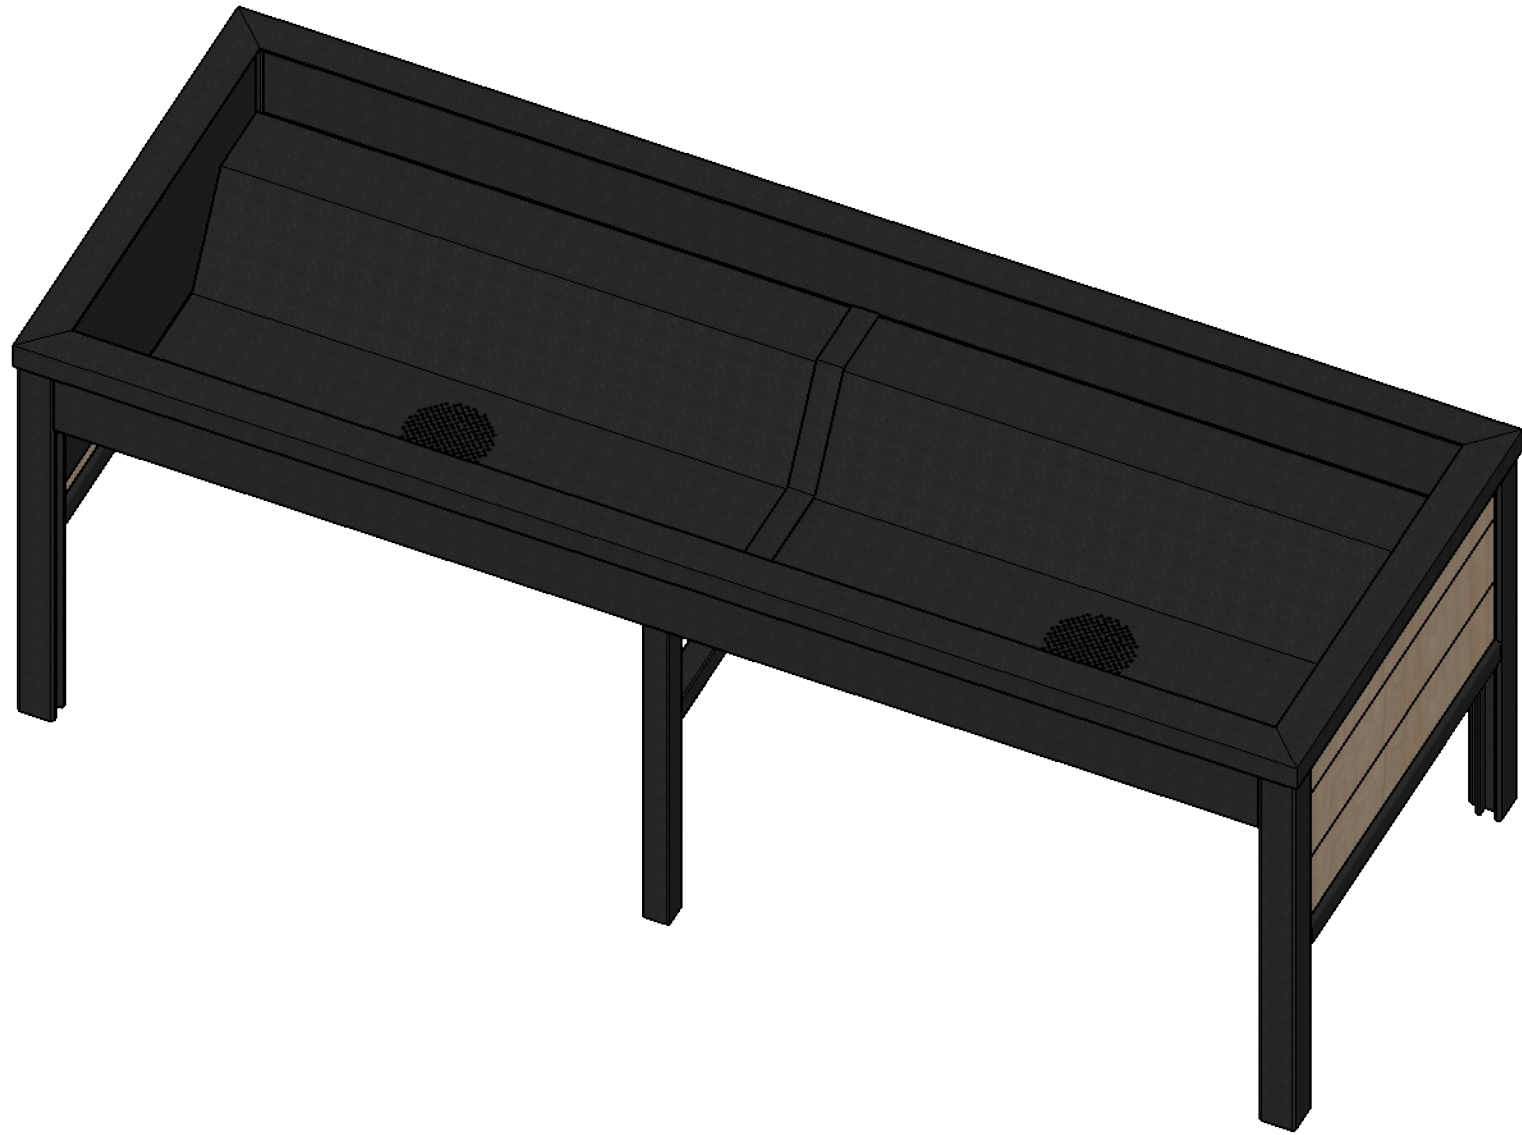

Wishbone  
site furnishings

**WISHBONE SITE FURNISHINGS**  
210-27090 GLOUCESTER WAY LANGLEY, BC

**DWG. TITLE:** RUTHERFORD PLANTER W/C ACCESSIBILITY FROM BOTH SIDES 8'  
**REVISION:** 07/03/2023 R:00

**MATERIAL:**  
ALUMINUM

**DWG. NO.** DWSBBN07032300

**DRAWN BY:** J. WRIGHT

**PATTERN NO.**  
N/A

**MODEL NO.** RPLWC-96-36

**SCALE:** 1 : 16

**SHEET:** 1 OF 2

**DATE:** 14 MAR 23

	<b>WISHBONE SITE FURNISHINGS</b> 210-27090 GLOUCESTER WAY LANGLEY, BC			
	<b>DWG. TITLE:</b> RUTHERFORD PLANTER W/C ACCESSIBILITY FROM BOTH SIDES 8' <b>REVISION:</b> 07/03/2023 R:00			
<b>MATERIAL:</b> ALUMINUM	<b>DWG. NO.</b> DWSBBN07032300	<b>DRAWN BY:</b> J. WRIGHT		
<b>PATTERN NO.</b> N/A	<b>MODEL NO.</b> RPLWC-96-36	<b>SCALE:</b> 1 : 16	<b>SHEET:</b> 2 OF 2	<b>DATE:</b> 14 MAR 23